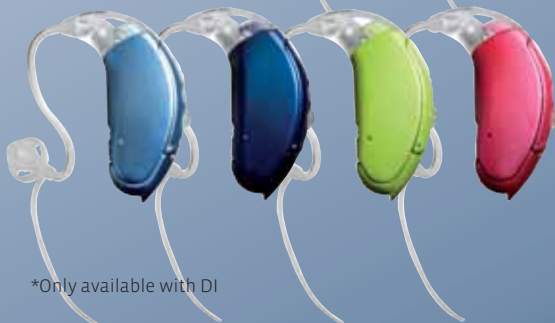

ReSound

ReSound Azure™ EMPOWERING NATURAL HEARING

ReSound
AZURE™

Colour Chart Silhouette Housing

Classic line

Medium Blonde ■ Light Blonde ■ Dark Brown ■ Beige ■ Velvet Black ■ Soft Charcoal

Exclusive line

Marble Grey/Silver ■ Soft Charcoal/Silver ■ Velvet Black/Silver ■ Light Grey/Silver ■ Velvet Black/Silver/Velvet Black

Fashion line

Gloss White ■ Metallic Cerise Pink ■ Metallic Neon Green ■ Metallic Ice Blue ■ Metallic Midnight Blue

COLOUR CHART MINI BTE

Classic colours

Medium Blonde ■ Light Blonde ■ Dark Brown ■ Beige ■ Marble Grey

Exclusive colours

Velvet Black ■ Soft Charcoal* ■ Black/Silver* ■ Silver/Soft Charcoal* ■ Light Grey/Silver*

Fashion colours

Metallic Ice Blue* ■ Metallic Midnight Blue* ■ Metallic Neon Green* ■ Metallic Cerise Pink*

*Only available with DI

COLOUR CHART POWER BTE

Classic colours

Medium Blonde ■ Light Blonde ■ Dark Brown ■ Beige ■ Marble Grey

Exclusive colours

Velvet Black ■ Soft Charcoal ■ Black/Silver ■ Silver/Soft Charcoal ■ Light Grey/Silver